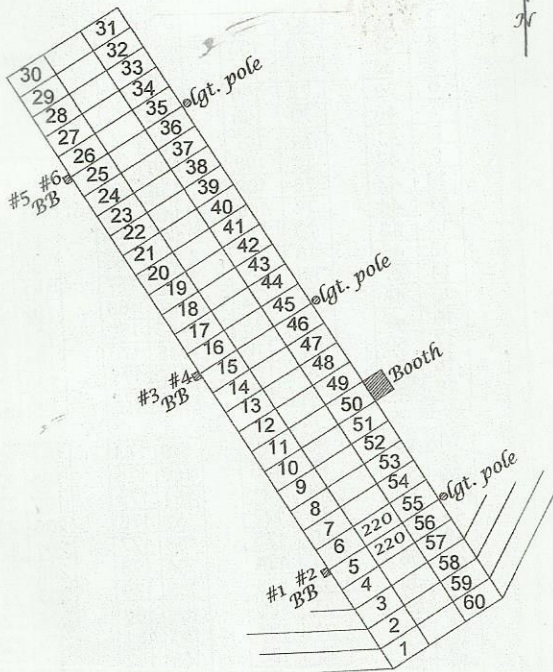

# SVCC STALL & RV CHART

**This applies only to the CHISHOLM TRAIL STAMPEDE HORSE SHOW.**

**Fri. check in time for stalls starts at 2pm. SVCC staff will be available till 8pm . Arena open 6-8pm only, then locked for the night. Warm Up arena available for use after 8pm. Late arrivals must call the Emergency # (682) 702-8049 for stalls. SVCC Stall Office opens @ 6:30 am on Saturday. Be aware that SVCC does not accept checks for stalls. Cash or credit card only. If you need certain stalls or wish to stall near someone else, please notate that on the Stall Reservation Form. Stalls on day of Show will be \$25 plus shavings and will be available on a first come first serve basis. Names will be posted on specifically requested reserved stalls.**

**Stall  
Office**

1	31
2	35
3	36
4	37
5	38
6	39
7	40
8	41
9	42
10	43
11	44
12	45
13	46
14	47
15	48
16	49
17	50
18	51
19	52

67	100
68	101
69	102
70	103
71	104
72	105
73	106
74	107
75	108
76	109
77	110
78	111
79	112
80	113
81	114
82	115
83	116
84	117
85	118

W	A	S	H
113			
114			
115			
116			
117			
118			
119	163		
120	164		
121	165		
122	166		
123	167		
124	168		
125	169		
126	170		
127	171		
128	172		

WARM UP	
187	211
188	212
189	213
190	214
191	215
192	216
193	217
194	218
195	219
196	220

**Arena**

20	53
21	54
22	55
23	56
24	57
25	58
26	59
27	60
28	61
29	62
30	63
31	64
32	65
33	66

86	119
87	120
88	121
89	122
90	123
91	124
92	125
93	126
94	127
95	128
96	129
97	130
98	131
99	132

129	173
130	174
131	175
132	176
133	177
134	178
135	179
136	180
137	181
138	182
139	183
140	184
141	185
142	186